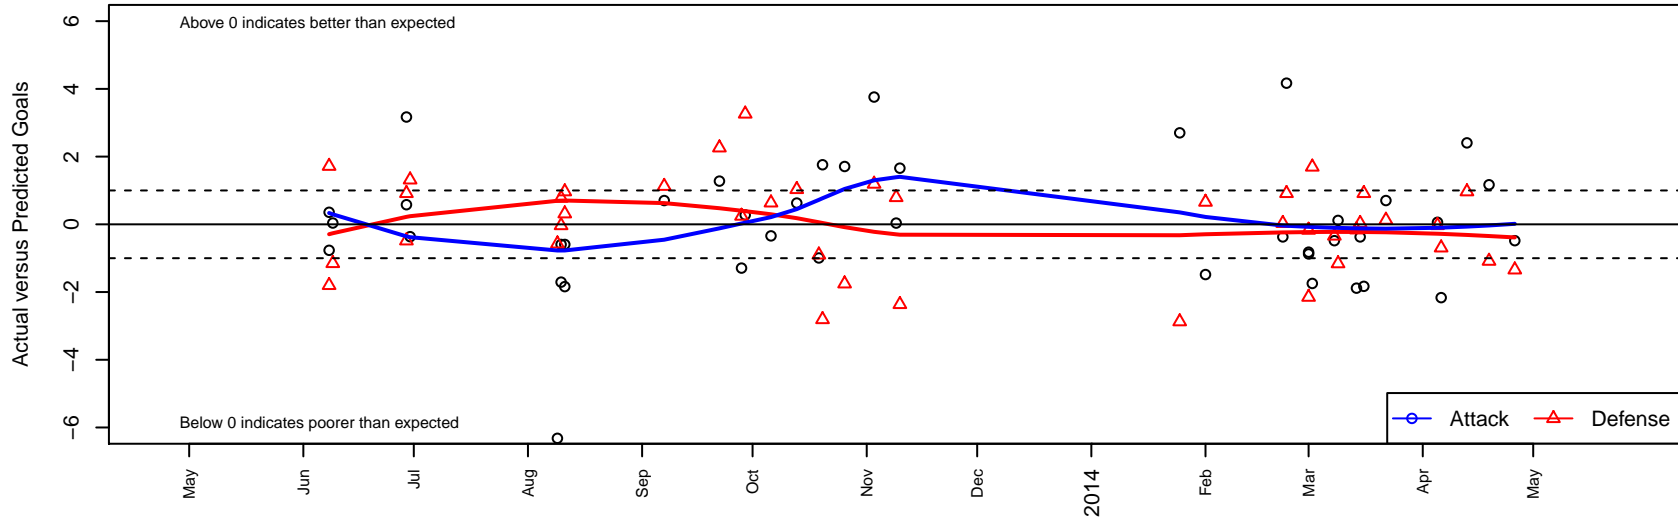

Three Rivers SC Green G00
Dots are actual minus expected GF (blue circles) and GA (red triangles).
Blue line is smoothed change in attack strength. Red is smoothed change in defense strength.